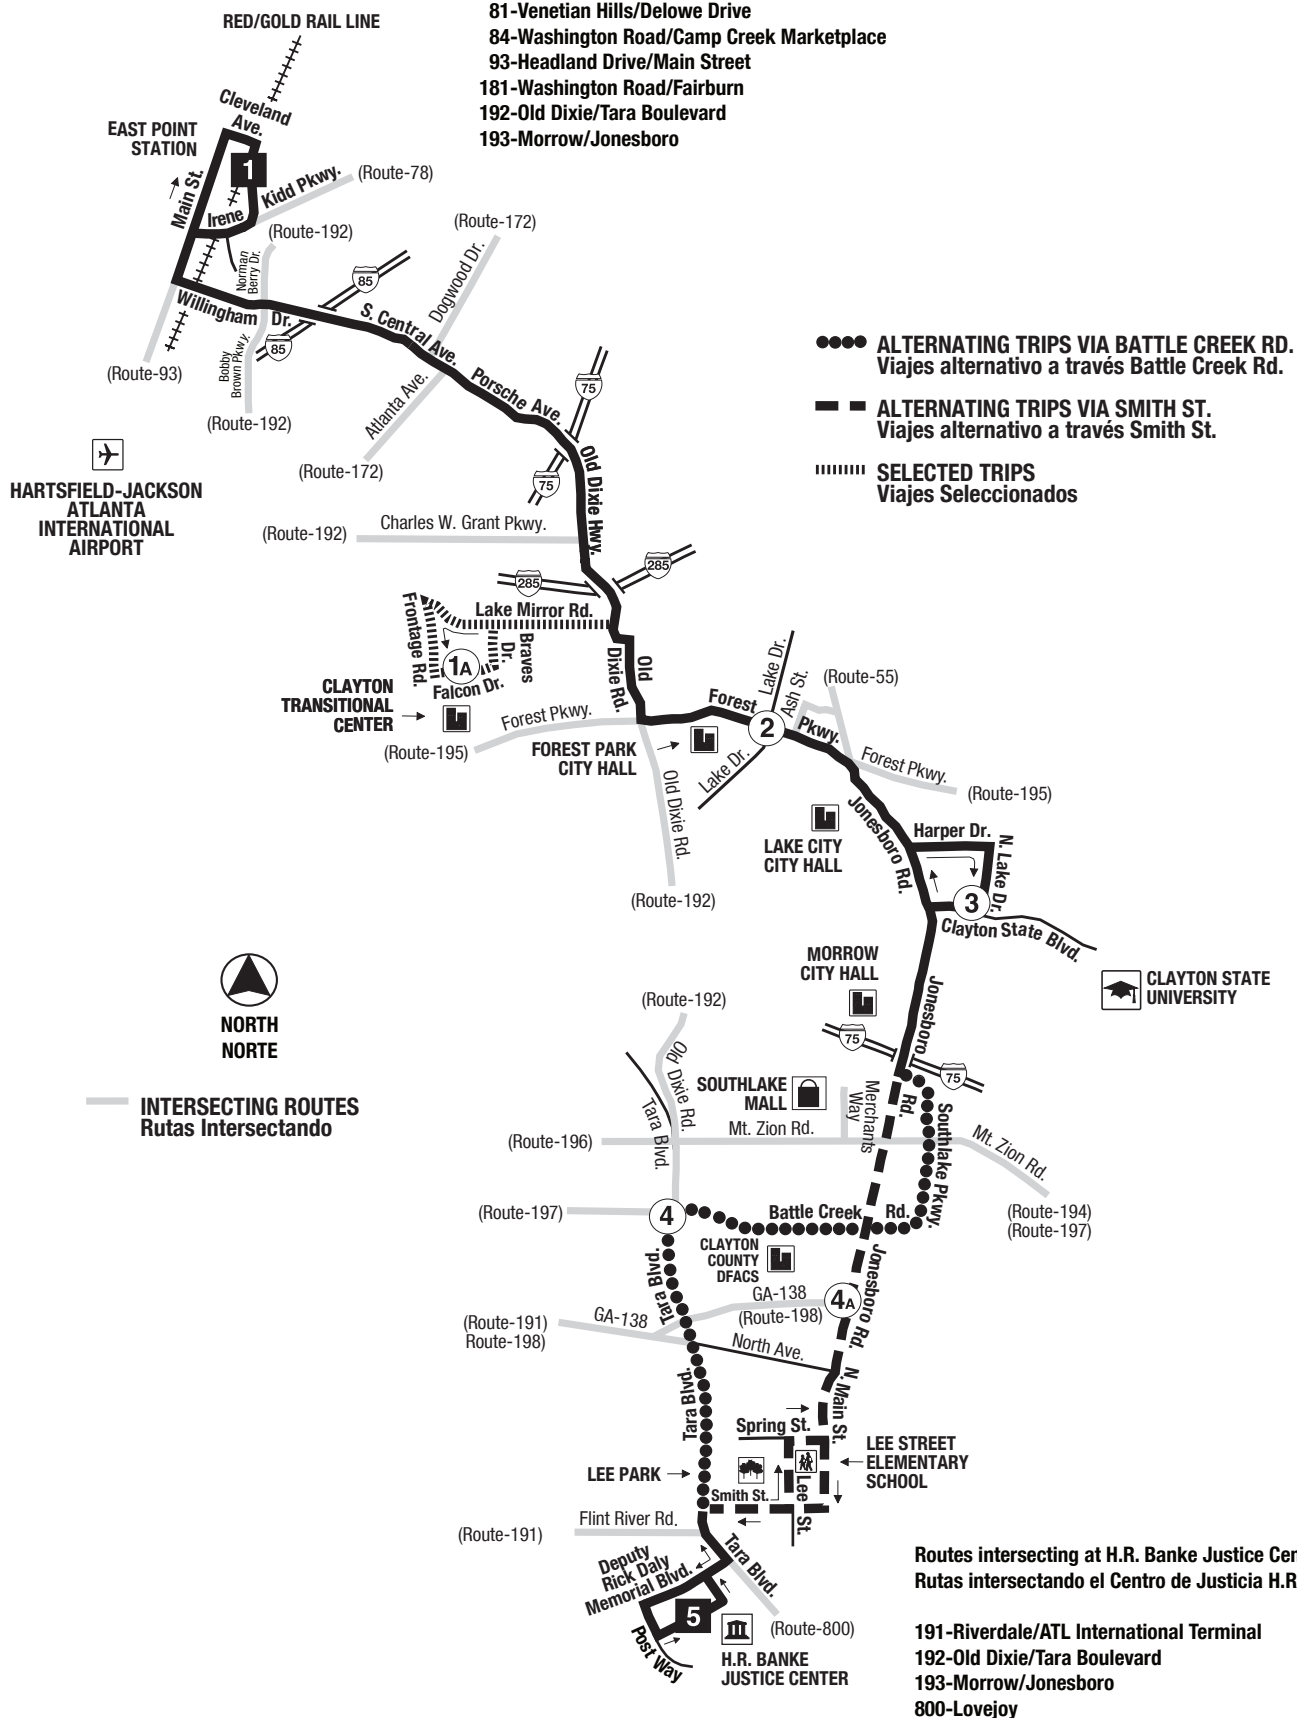

**Routes intersecting at East Point Station:
Rutas intersectando en la Estación East Point:**

- 78-Cleveland Avenue
- 79-Sylvan Hills
- 81-Venetian Hills/Delowe Drive
- 84-Washington Road/Camp Creek Marketplace
- 93-Headland Drive/Main Street
- 181-Washington Road/Fairburn
- 192-Old Dixie/Tara Boulevard
- 193-Morrow/Jonesboro

**Routes intersecting at H.R. Banke Justice Center:
Rutas intersectando el Centro de Justicia H.R. Banke:**

- 191-Riverdale/ATL International Terminal
- 192-Old Dixie/Tara Boulevard
- 193-Morrow/Jonesboro
- 800-Lovejoy